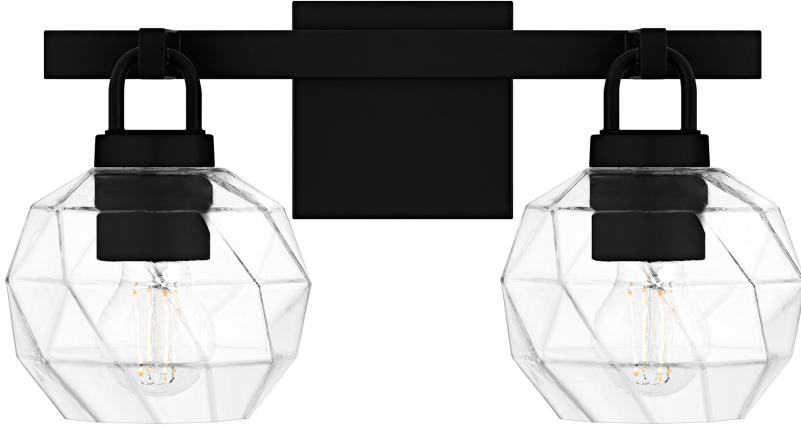

CIA8616MBK

Celina 2-Light Matte Black Bath Light
Matte Black

QUOIZEL
LIGHTING

DIMENSIONS

Dimensions: 16.00" W x 8.25" H x 7.50" D

Backplate Dimensions: 4.75"H x 4.75"W

HCWO: 6"

Weight: 4.40 lbs

DETAILS

Material: STEEL

Glass/Shade Description: Clear Faceted

Glass - Glass

LAMPING

Light Source: Socketed

Bulb Included: No

Bulb Type: Medium Base

Bulb Quantity: 2

Watts per Bulb: 100

LED Wattage Equivalent: 25W

ELECTRICAL

Dimmable: Yes

Voltage: 120v

Wire Length: 0.5'

INSTALLATION